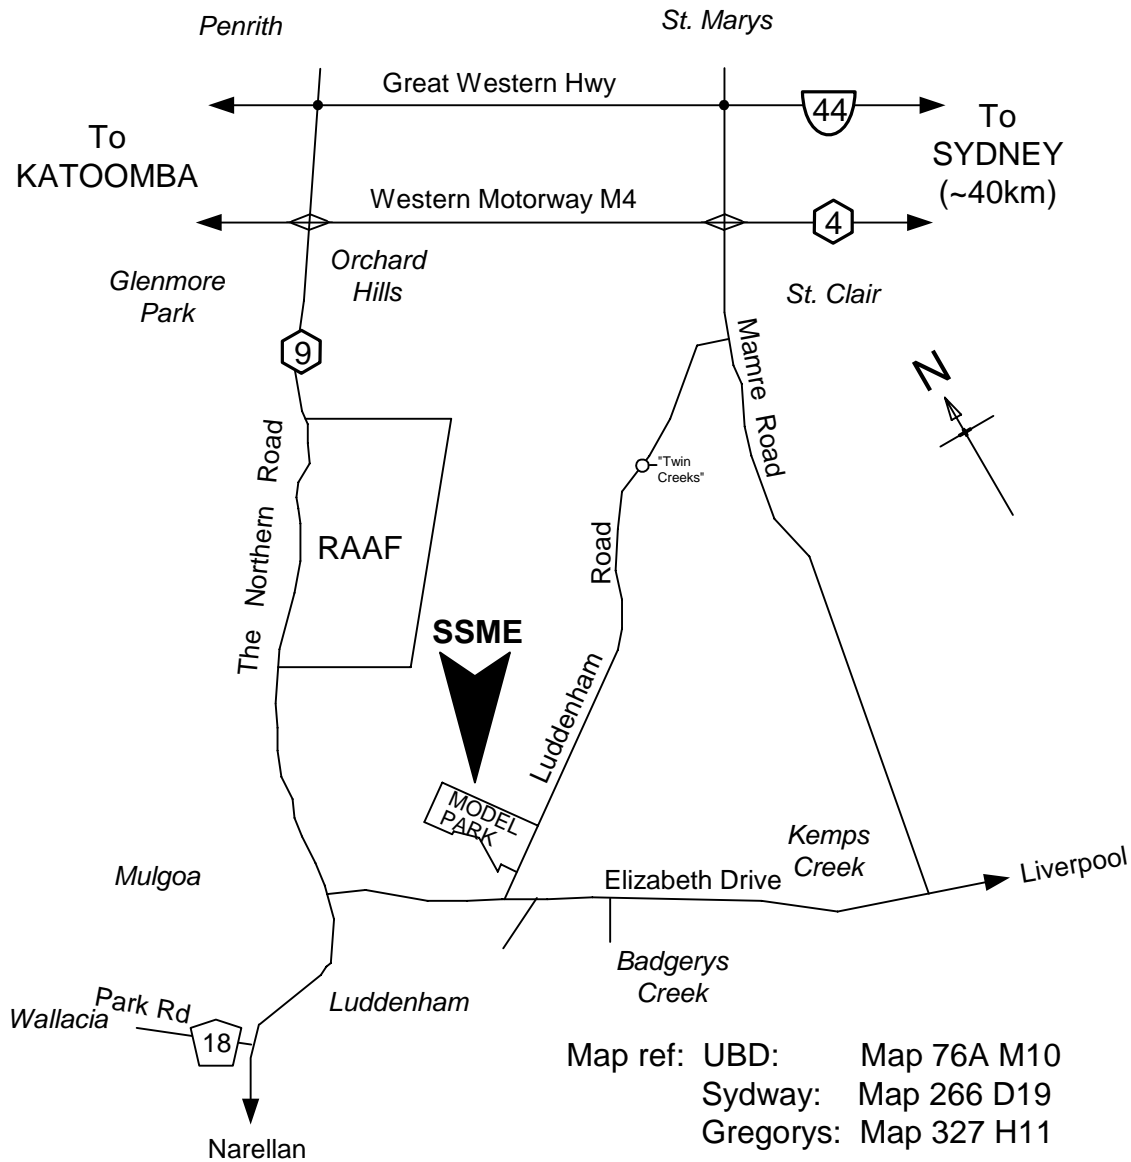

Location of SSME

The **Sydney Society Of Model Engineers Inc** is located in Sydney's south western suburbs, approx 50km from the Sydney CBD, on a 10 hectare (25 acre) property known as "**Model Park**".

Address: **869 Luddenham Rd, Luddenham, NSW 2745**

The SYDNEY SOCIETY of MODEL ENGINEERS Location Map

Aug 2005